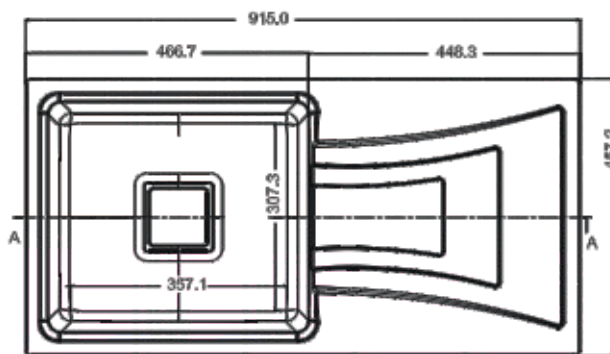

DELTA-S

Single Bowl

polo[®]
S S Kitchen sink
Quartz kitchen sink

DIMENSIONS

SIZE	MRP	
	GRANITE	METALIC
24" x 18"	6500/-	8000/-
610 x 457 mm		

GRANITE

SNOW SAND

GREY STONE

Single Bowl

polo[®]
S S Kitchen sink
Quartz kitchen sink

DIMENSIONS

SIZE	MRP	
	GRANITE	METALIC
24" x 18"	6350/-	7850/-
610 x 457 mm		

GRANITE

SNOW SAND

GREY STONE

PEACH IVORY

polo[®]
S S Kitchen sink
Quartz kitchen sink

SIZE	MRP	
	GRANITE	METALIC
36" x 18"	10950/-	13150/-
915 x 457 mm		

DIMENSIONS

GRANITE

SNOW SAND

GREY STONE

PEACH IVORY

RED MOON