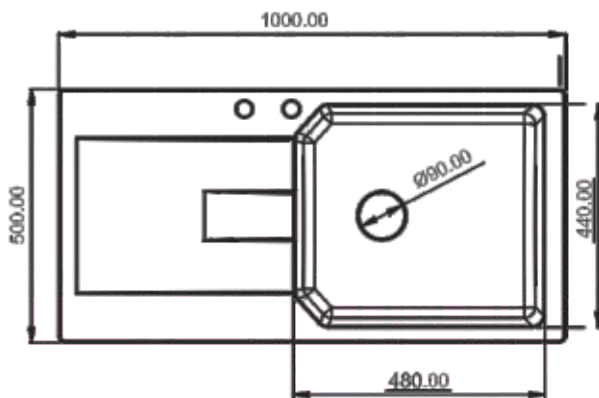

polo[®]
S S Kitchen sink
Quartz kitchen sink

SIZE	MRP	
	GRANITE	METALIC
36" x 18"	10950/-	13150/-
915 x 457 mm		

DIMENSIONS

GRANITE

SNOW SAND

GREY STONE

PEACH IVORY

RED MOON

SIZE	MRP	
	GRANITE	METALIC
40" x 19.5"	11050/-	13375/-
1000 x 500 mm		

DIMENSIONS

GRANITE

SNOW SAND

GREY STONE

PEACH IVORY

RED MOON

METALIC