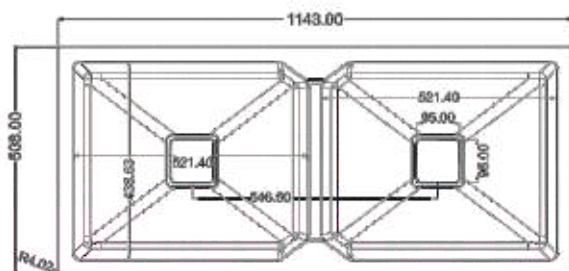

ONYX

MOCHA

KAPPA-S

Double Bowl

polo[®]
S S Kitchen sink
Quartz kitchen sink

SIZE	MRP	
	GRANITE	METALIC
45" x 20"	22150/-	24450/-
1143 x 508 mm		

DIMENSIONS

GRANITE