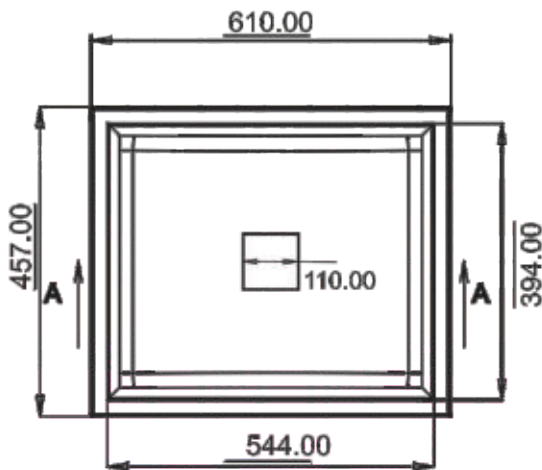

MOCHA

BITA-R

Single Bowl

polo[®]
S S Kitchen sink
Quartz kitchen sink

DIMENSIONS

SIZE	MRP	
	GRANITE	METALIC
21" x 18"	6050/-	7350/-
535 x 460 mm		

GRANITE

SNOW SAND

DELTA-S

Single Bowl

polo[®]
S S Kitchen sink
Quartz kitchen sink

DIMENSIONS

SIZE	MRP	
	GRANITE	METALIC
24" x 18"	6500/-	8000/-
610 x 457 mm		

GRANITE

SNOW SAND

GREY STONE

Single Bowl

polo[®]
S S Kitchen sink
Quartz kitchen sink

DIMENSIONS

SIZE	MRP	
	GRANITE	METALIC
24" x 18"	6350/-	7850/-
610 x 457 mm		

GRANITE

SNOW SAND

GREY STONE

PEACH IVORY