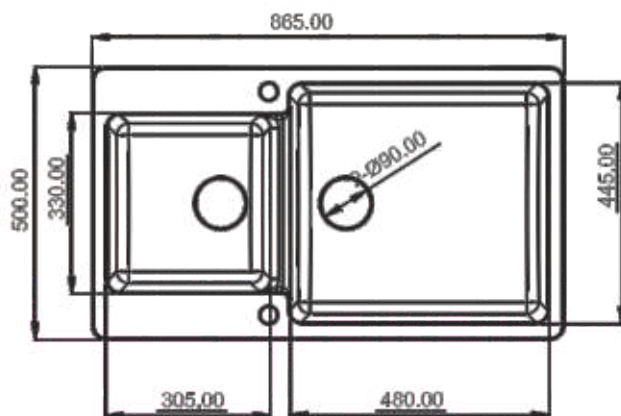

DIMENSIONS

GRANITE

SNOW SAND

GREY STONE

PEACH IVORY

RED MOON

METALIC

SNOW

SMOKE

ONYX

MOCHA