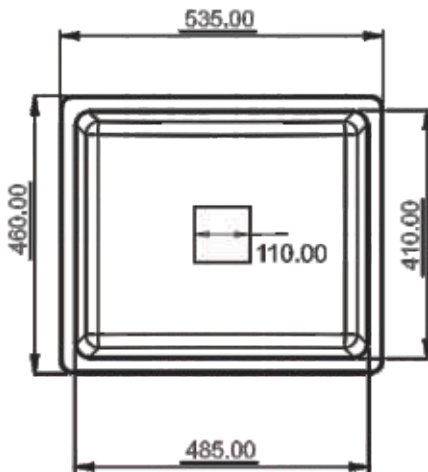

ONYX

MOCHA

BITA-S

Single Bowl

polo[®]
S S Kitchen sink
Quartz kitchen sink

DIMENSIONS

SIZE	MRP	
	GRANITE	METALIC
21" x 18"	6200/-	7500/-
535 x 460 mm		

GRANITE

DELTA-S

Single Bowl

polo[®]
S S Kitchen sink
Quartz kitchen sink

DIMENSIONS

SIZE	MRP	
	GRANITE	METALIC
24" x 18"	6500/-	8000/-
610 x 457 mm		

GRANITE

SNOW SAND

GREY STONE