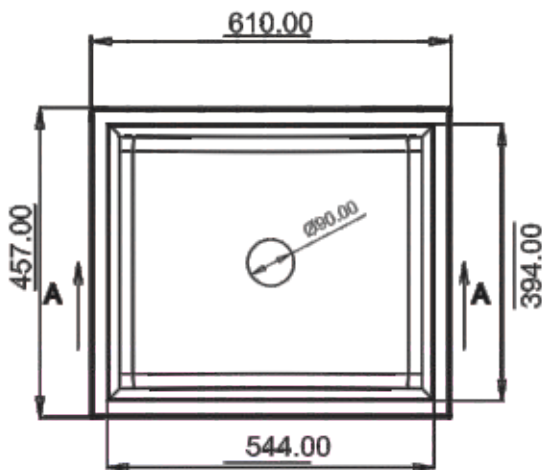

DELTA-S

Single Bowl

polo[®]
S S Kitchen sink
Quartz kitchen sink

DIMENSIONS

SIZE	MRP	
	GRANITE	METALIC
24" x 18"	6500/-	8000/-
610 x 457 mm		

GRANITE

SNOW SAND

GREY STONE

Single Bowl

polo[®]
S S Kitchen sink
Quartz kitchen sink

DIMENSIONS

SIZE	MRP	
	GRANITE	METALIC
24" x 18"	6350/-	7850/-
610 x 457 mm		

GRANITE

SNOW SAND

GREY STONE

PEACH IVORY