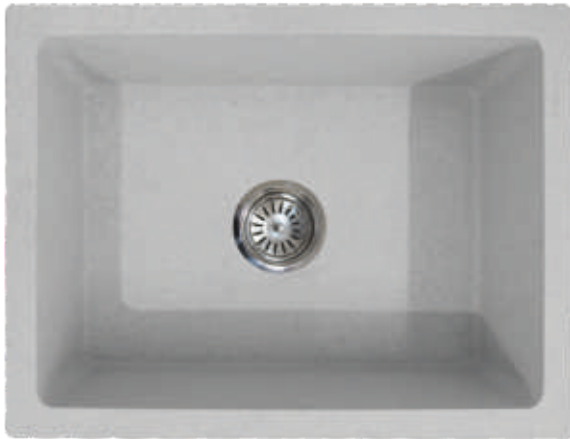

DELTA-S

Single Bowl

polo[®]
S S Kitchen sink
Quartz kitchen sink

DIMENSIONS

SIZE	MRP	
	GRANITE	METALIC
24" x 18"	6500/-	8000/-
610 x 457 mm		

GRANITE

SNOW SAND

GREY STONE

Single Bowl

polo[®]
S S Kitchen sink
Quartz kitchen sink

DIMENSIONS

SIZE	MRP	
	GRANITE	METALIC
24" x 18"	6350/-	7850/-
610 x 457 mm		

GRANITE

SNOW SAND

GREY STONE

PEACH IVORY