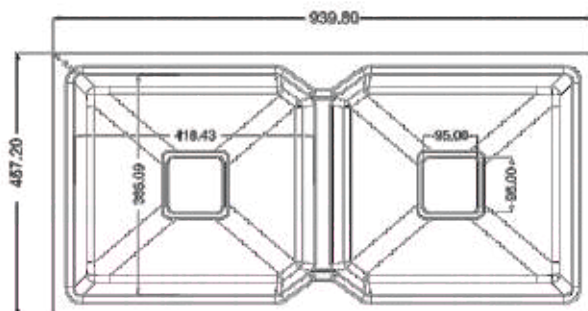

SMOKE

ONYX

MOCHA

ETA-S

Double Bowl

polo[®]
S S Kitchen sink
Quartz kitchen sink

SIZE	MRP	
	GRANITE	METALIC
37" x 18"	15500/-	17050/-
939 x 457 mm		

DIMENSIONS