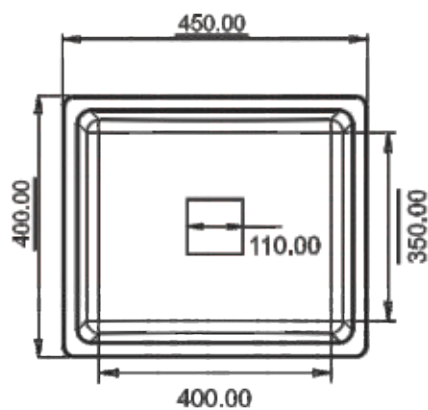

DIMENSIONS