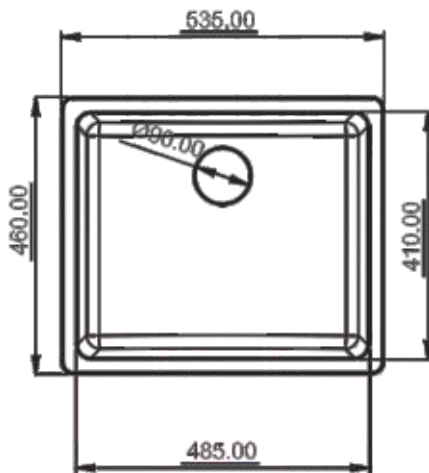

MOCHA

BITA-R

Single Bowl

polo[®]
S S Kitchen sink
Quartz kitchen sink

DIMENSIONS

SIZE	MRP	
	GRANITE	METALIC
21" x 18"	6050/-	7350/-
535 x 460 mm		

GRANITE

SNOW SAND

DELTA-S

Single Bowl

polo[®]
S S Kitchen sink
Quartz kitchen sink

DIMENSIONS

SIZE	MRP	
	GRANITE	METALIC
24" x 18"	6500/-	8000/-
610 x 457 mm		

GRANITE

SNOW SAND

GREY STONE