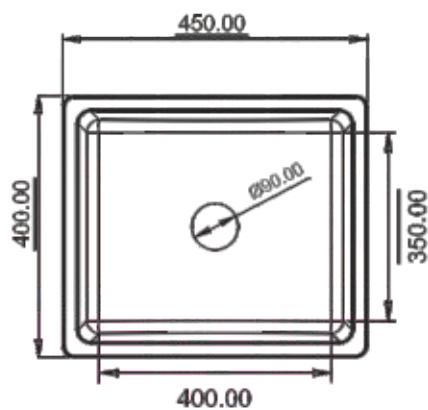

SNOKE

ONYX

MOCHA

ALFA-R

Single Bowl

polo[®]
S S Kitchen sink
Quartz kitchen sink

DIMENSIONS

SIZE	MRP	
	GRANITE	METALIC
16" x 18"	5290/-	6290/-
400 x 450 mm		

ONYX

MOCHA

BITA-S

Single Bowl

polo[®]
S S Kitchen sink
Quartz kitchen sink

DIMENSIONS

SIZE	MRP	
	GRANITE	METALIC
21" x 18"	6200/-	7500/-
535 x 460 mm		

GRANITE

DELTA-S

Single Bowl

polo[®]
S S Kitchen sink
Quartz kitchen sink

DIMENSIONS

SIZE	MRP	
	GRANITE	METALIC
24" x 18"	6500/-	8000/-
610 x 457 mm		

GRANITE

SNOW SAND

GREY STONE