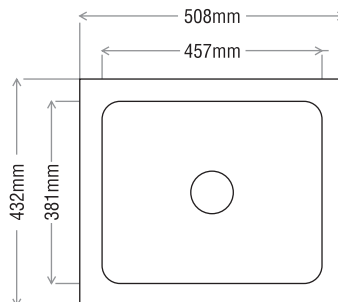

AN ISO 9001 : 2015

SINGAL BOWL

Accessories

Model No. PS 1616

Overall Size : 405x405mm / 16"x16"
Bowl Size : 355x355mm / 14"x14"
Depth : 175mm / 7"

Accessories

Model No. PS 1816

Overall Size : 457x405mm / 18"x16"
Bowl Size : 405x355mm / 16"x14"
Depth : 200mm / 8"

Accessories

Model No. PS 2017

Overall Size : 508x432mm / 20"x17"
Bowl Size : 457x381mm / 18"x15"
Depth : 175mm / 7"
200mm / 8"

SINGAL BOWL

Accessories

Model No. PS 2118

Overall Size : 533x457mm / 21"x18"

Bowl Size : 457x381mm / 18"x15"

Depth : 175mm / 7"

200mm / 8"

Accessories

Model No. PS 2218

Overall Size : 558x457mm / 22"x18"

Bowl Size : 508x406mm / 20"x16"

Depth : 175mm / 7"

200mm / 8"

Accessories

Model No. PS 2418

Overall Size : 609x457mm / 24"x18"

Bowl Size : 558x406mm / 22"x16"

Depth : 175mm / 7"

200mm / 8"

225mm / 9"

250mm / 10"