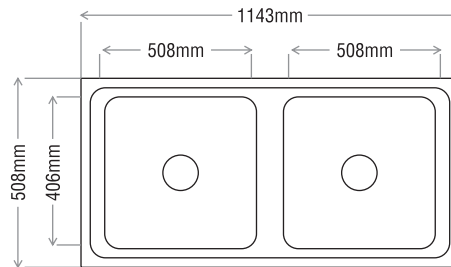

Depth : 175mm / 7"

200mm / 8"

Accessories

Model No. PS 2218

Overall Size : 558x457mm / 22"x18"

Bowl Size : 508x406mm / 20"x16"

Depth : 175mm / 7"

200mm / 8"

Accessories

Model No. PS 2418

Overall Size : 609x457mm / 24"x18"

Bowl Size : 558x406mm / 22"x16"

Depth : 175mm / 7"

200mm / 8"

225mm / 9"

250mm / 10"

SINGAL BOWL WITH DRAIN BOARD

Accessories

Model No. PS 3718

Overall Size : 940x457mm / 37"x18"

Bowl Size : 406x355mm / 16"x14"

Depth : 200 mm / 8"

DOUBLE BOWL

Accessories

Model No. DB 4520

Overall Size : 1143x508mm / 45"x20"

Bowl Size : 508x406mm / 20"x16"

Depth : 200mm / 8"

SQUARE BOWL

Accessories

Model No. SQ 2418

Overall Size : 609x457mm / 24"x18"