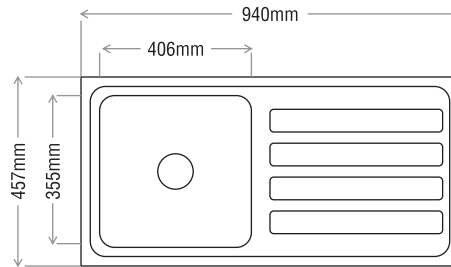

Depth : 175mm / 7"

200mm / 8"

Accessories

Model No. PS 2218

Overall Size : 558x457mm / 22"x18"

Bowl Size : 508x406mm / 20"x16"

Depth : 175mm / 7"

200mm / 8"

Accessories

Model No. PS 2418

Overall Size : 609x457mm / 24"x18"

Bowl Size : 558x406mm / 22"x16"

Depth : 175mm / 7"

200mm / 8"

225mm / 9"

250mm / 10"

SINGAL BOWL WITH DRAIN BOARD

Accessories

Model No. PS 3718

Overall Size : 940x457mm / 37"x18"

Bowl Size : 406x355mm / 16"x14"

Depth : 200 mm / 8"

DOUBLE BOWL

Accessories

Model No. DB 4520

Overall Size : 1143x508mm / 45"x20"

Bowl Size : 508x406mm / 20"x16"

Depth : 200mm / 8"

SQUARE BOWL

Accessories

Model No. SQ 2418

Overall Size : 609x457mm / 24"x18"