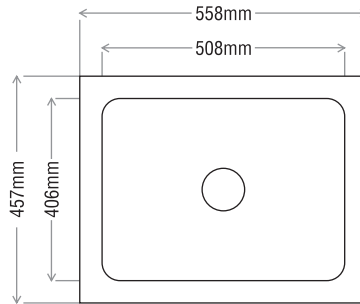

AN ISO 9001 : 2015

SINGAL BOWL

Accessories

Model No. PS 1616

Overall Size : 405x405mm / 16"x16"
Bowl Size : 355x355mm / 14"x14"
Depth : 175mm / 7"

Accessories

Model No. PS 1816

Overall Size : 457x405mm / 18"x16"
Bowl Size : 405x355mm / 16"x14"
Depth : 200mm / 8"

Accessories

Model No. PS 2017

Overall Size : 508x432mm / 20"x17"
Bowl Size : 457x381mm / 18"x15"
Depth : 175mm / 7"
200mm / 8"

SINGAL BOWL

Accessories

Model No. PS 2118

Overall Size : 533x457mm / 21"x18"

Bowl Size : 457x381mm / 18"x15"

Depth : 175mm / 7"

200mm / 8"

Accessories

Model No. PS 2218

Overall Size : 558x457mm / 22"x18"

Bowl Size : 508x406mm / 20"x16"

Depth : 175mm / 7"

200mm / 8"

Accessories

Model No. PS 2418

Overall Size : 609x457mm / 24"x18"

Bowl Size : 558x406mm / 22"x16"

Depth : 175mm / 7"

200mm / 8"

225mm / 9"

250mm / 10"