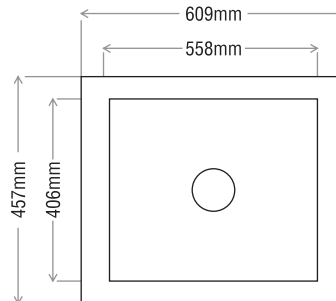

Depth : 175mm / 7"

200mm / 8"

Accessories

Model No. PS 2218

Overall Size : 558x457mm / 22"x18"

Bowl Size : 508x406mm / 20"x16"

Depth : 175mm / 7"

200mm / 8"

Accessories

Model No. PS 2418

Overall Size : 609x457mm / 24"x18"

Bowl Size : 558x406mm / 22"x16"

Depth : 175mm / 7"

200mm / 8"

225mm / 9"

250mm / 10"

SINGAL BOWL WITH DRAIN BOARD

Accessories

Model No. PS 3718

Overall Size : 940x457mm / 37"x18"

Bowl Size : 406x355mm / 16"x14"

Depth : 200 mm / 8"

DOUBLE BOWL

Accessories

Model No. DB 4520

Overall Size : 1143x508mm / 45"x20"

Bowl Size : 508x406mm / 20"x16"

Depth : 200mm / 8"

SQUARE BOWL

Accessories

Model No. SQ 2418

Overall Size : 609x457mm / 24"x18"