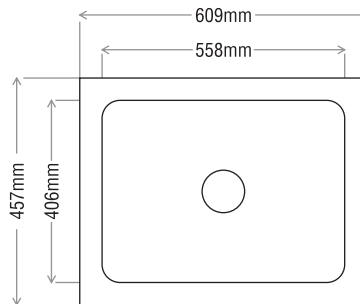

Accessories

Model No. PS 2017

Overall Size : 508x432mm / 20"x17"
Bowl Size : 457x381mm / 18"x15"
Depth : 175mm / 7"
200mm / 8"

SINGAL BOWL

Accessories

Model No. PS 2118

Overall Size : 533x457mm / 21"x18"

Bowl Size : 457x381mm / 18"x15"

Depth : 175mm / 7"

200mm / 8"

Accessories

Model No. PS 2218

Overall Size : 558x457mm / 22"x18"

Bowl Size : 508x406mm / 20"x16"

Depth : 175mm / 7"

200mm / 8"

Accessories

Model No. PS 2418

Overall Size : 609x457mm / 24"x18"

Bowl Size : 558x406mm / 22"x16"

Depth : 175mm / 7"

200mm / 8"

225mm / 9"

250mm / 10"

Model No. DB 4520

Overall Size : 1143x508mm / 45"x20"

Bowl Size : 508x406mm / 20"x16"

Depth : 200mm / 8"

SQUARE BOWL

Accessories

Model No. SQ 2418

Overall Size : 609x457mm / 24"x18"