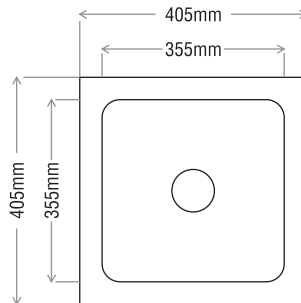

AN ISO 9001 : 2015

SINGAL BOWL

Accessories

Model No. PS 1616

Overall Size : 405x405mm / 16"x16"
Bowl Size : 355x355mm / 14"x14"
Depth : 175mm / 7"

Accessories

Model No. PS 1816

Overall Size : 457x405mm / 18"x16"
Bowl Size : 405x355mm / 16"x14"
Depth : 200mm / 8"

Depth : 175mm / 7"

200mm / 8"

Accessories

Model No. PS 2218

Overall Size : 558x457mm / 22"x18"

Bowl Size : 508x406mm / 20"x16"

Depth : 175mm / 7"

200mm / 8"

Accessories

Model No. PS 2418

Overall Size : 609x457mm / 24"x18"

Bowl Size : 558x406mm / 22"x16"

Depth : 175mm / 7"

200mm / 8"

225mm / 9"

250mm / 10"

Model No. DB 4520

Overall Size : 1143x508mm / 45"x20"

Bowl Size : 508x406mm / 20"x16"

Depth : 200mm / 8"

SQUARE BOWL

Accessories

Model No. SQ 2418

Overall Size : 609x457mm / 24"x18"