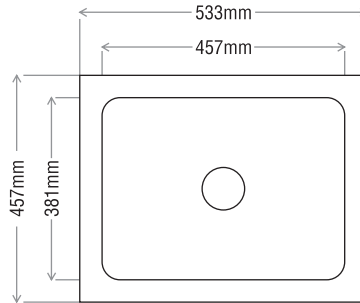

AN ISO 9001 : 2015

SINGAL BOWL

Accessories

Model No. PS 1616

Overall Size : 405x405mm / 16"x16"
Bowl Size : 355x355mm / 14"x14"
Depth : 175mm / 7"

Accessories

Model No. PS 1816

Overall Size : 457x405mm / 18"x16"
Bowl Size : 405x355mm / 16"x14"
Depth : 200mm / 8"

Accessories

Model No. PS 2017

Overall Size : 508x432mm / 20"x17"
Bowl Size : 457x381mm / 18"x15"
Depth : 175mm / 7"
200mm / 8"

SINGAL BOWL

Accessories

Model No. PS 2118

Overall Size : 533x457mm / 21"x18"

Bowl Size : 457x381mm / 18"x15"

Depth : 175mm / 7"

200mm / 8"

Accessories

Model No. PS 2218

Overall Size : 558x457mm / 22"x18"

Bowl Size : 508x406mm / 20"x16"

Depth : 175mm / 7"

200mm / 8"

Accessories

Model No. PS 2418

Overall Size : 609x457mm / 24"x18"

Bowl Size : 558x406mm / 22"x16"

Depth : 175mm / 7"

200mm / 8"

225mm / 9"

250mm / 10"