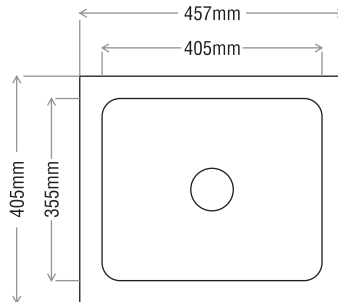

AN ISO 9001 : 2015

SINGAL BOWL

Accessories

Model No. PS 1616

Overall Size : 405x405mm / 16"x16"
Bowl Size : 355x355mm / 14"x14"
Depth : 175mm / 7"

Accessories

Model No. PS 1816

Overall Size : 457x405mm / 18"x16"
Bowl Size : 405x355mm / 16"x14"
Depth : 200mm / 8"

Accessories

Model No. PS 2017

Overall Size : 508x432mm / 20"x17"
Bowl Size : 457x381mm / 18"x15"
Depth : 175mm / 7"
200mm / 8"

SINGAL BOWL

Accessories

Model No. PS 2118

Overall Size : 533x457mm / 21"x18"

Bowl Size : 457x381mm / 18"x15"

Depth : 175mm / 7"

200mm / 8"

Accessories

Model No. PS 2218

Overall Size : 558x457mm / 22"x18"

Bowl Size : 508x406mm / 20"x16"

Depth : 175mm / 7"

200mm / 8"

Accessories

Model No. PS 2418

Overall Size : 609x457mm / 24"x18"

Bowl Size : 558x406mm / 22"x16"

Depth : 175mm / 7"

200mm / 8"

225mm / 9"

250mm / 10"